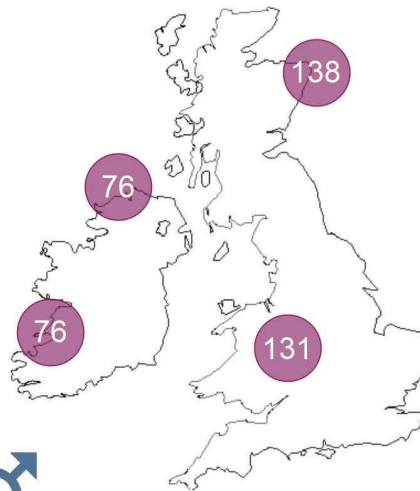

Northern Ireland Prison Population Statistics, 2020/21

The average daily prison population for 2020/21 was 1,448

29.8%

Receptions into immediate custody
decreased 29.8% compared to last
year

Prison Receptions under Sentence of Immediate Custody by
Principal Offence

Demographic Comparisons

Average Daily Prison Population under Sentence of
Immediate Custody by Current Age

The 30 to 39 age band
made up the largest
proportion of the
immediate custody
prisoner population
(35.5%)

Average daily male prison population decreased by
3.4%, with male remand prisoners up 12.8%

Average daily female prison population decreased by 25.9%,
with female remand prisoners down 17.7%

Prisoners per 100,000 of the population

Prison Population Detail

Average Daily Prison Population by Prisoner Type

10.8%

Average daily remand prison population
increased by 10.8%
This is the highest average daily remand
prison population in the past 7 years