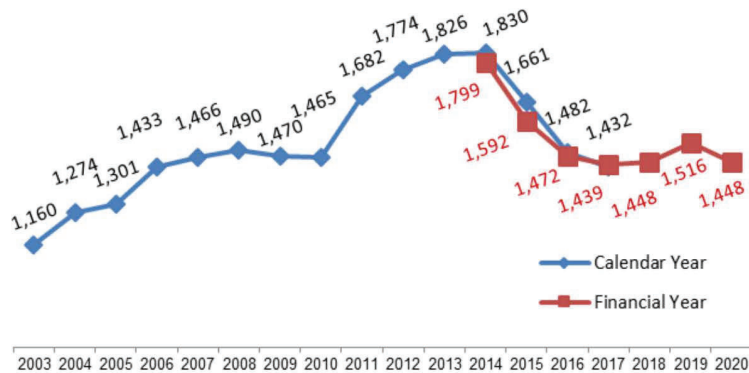

Northern Ireland Prison Population Statistics, 2020/21

The average daily prison population for 2020/21 was 1,448

29.8%

Receptions into immediate custody
decreased 29.8% compared to last
year

Prison Receptions under Sentence of Immediate Custody by
Principal Offence

Demographic Comparisons

Average Daily Prison Population under Sentence of
Immediate Custody by Current Age

The 30 to 39 age band
made up the largest
proportion of the
immediate custody
prisoner population
(35.5%)