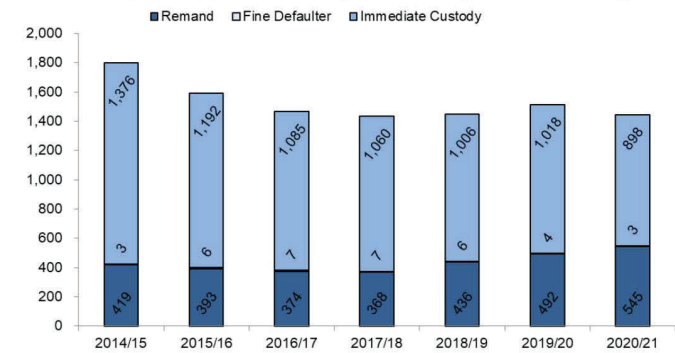

Demographic Comparisons

Average Daily Prison Population under Sentence of
Immediate Custody by Current Age

The 30 to 39 age band
made up the largest
proportion of the
immediate custody
prisoner population
(35.5%)

Average daily male prison population decreased by
3.4%, with male remand prisoners up 12.8%

Average daily female prison population decreased by 25.9%,
with female remand prisoners down 17.7%

Prisoners per 100,000 of the population

Prison Population Detail

Average Daily Prison Population by Prisoner Type

10.8%

Average daily remand prison population
increased by 10.8%
This is the highest average daily remand
prison population in the past 7 years