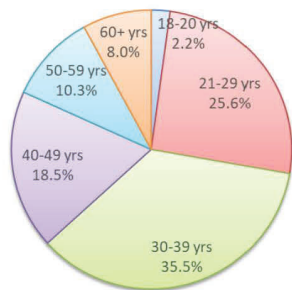

Northern Ireland Prison Population Statistics, 2020/21

The average daily prison population for 2020/21 was 1,448

29.8%

Receptions into immediate custody
decreased 29.8% compared to last
year

Prison Receptions under Sentence of Immediate Custody by
Principal Offence

Demographic Comparisons

Average Daily Prison Population under Sentence of
Immediate Custody by Current Age

The 30 to 39 age band
made up the largest
proportion of the
immediate custody
prisoner population
(35.5%)