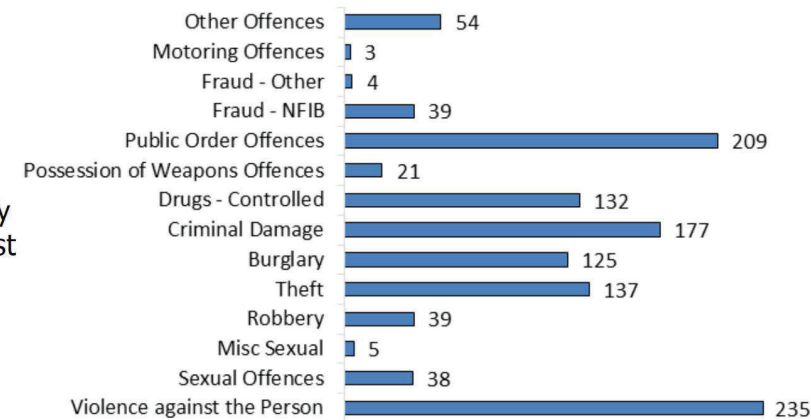

Northern Ireland Prison Population Statistics, 2020/21

The average daily prison population for 2020/21 was 1,448

29.8%

Receptions into immediate custody
decreased 29.8% compared to last
year

Prison Receptions under Sentence of Immediate Custody by
Principal Offence

Demographic Comparisons

Average Daily Prison Population under Sentence of
Immediate Custody by Current Age

The 30 to 39 age band
made up the largest
proportion of the
immediate custody
prisoner population
(35.5%)