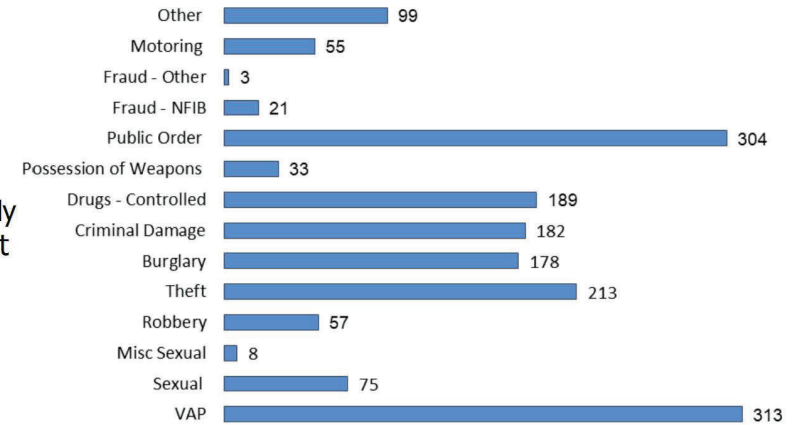

# Northern Ireland Prison Population Statistics, 2019/20

The average daily prison population for 2019/20 was 1,516

**7.3%**

Receptions into immediate custody increased 7.3% compared to last year

## Prison Receptions under Sentence of Immediate Custody by Principal Offence

## Demographic Comparisons

### Average Daily Prison Population under Sentence of Immediate Custody by Current Age

The 30 to 39 age band made up the largest proportion of the immediate custody prisoner population (34%)