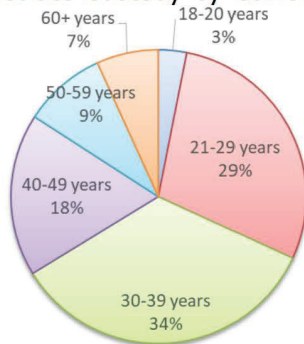

# Northern Ireland Prison Population Statistics, 2019/20

The average daily prison population for 2019/20 was 1,516

**7.3%**

Receptions into immediate custody increased 7.3% compared to last year

### Average Daily Prison Population under Sentence of Immediate Custody by Current Age

The 30 to 39 age band made up the largest proportion of the immediate custody prisoner population (34%)