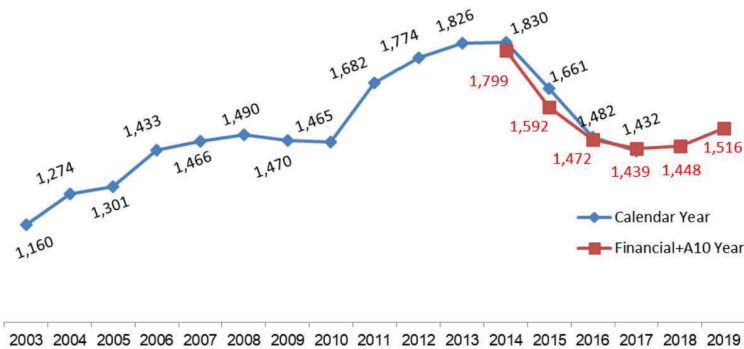

# Northern Ireland Prison Population Statistics, 2019/20

The average daily prison population for 2019/20 was 1,516

**7.3%**

Receptions into immediate custody increased 7.3% compared to last year

### Average Daily Prison Population under Sentence of Immediate Custody by Current Age

The 30 to 39 age band made up the largest proportion of the immediate custody prisoner population (34%)