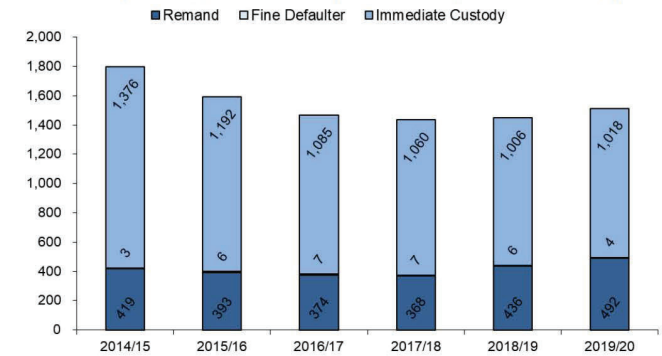

Prison Population Detail

Average Daily Prison Population by Prisoner Type

12.9%

Average daily remand prison population increased by 12.9%. This is the highest average daily remand prison population in the past 6 years

♀ Average daily male prison population increased by 4.2%, with male remand prisoners up 12.9%

Average daily female prison population increased by 13.8%, with female remand prisoners up 27.2%