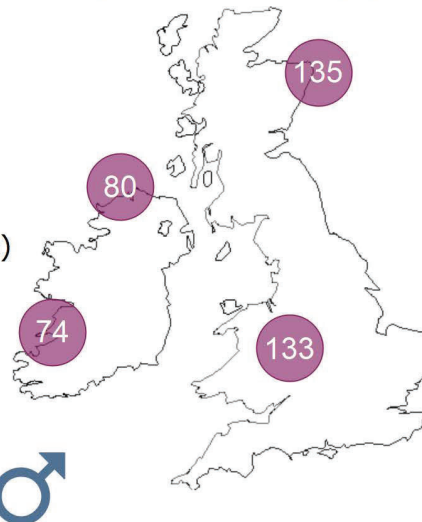

## Demographic Comparisons

### Average Daily Prison Population under Sentence of Immediate Custody by Current Age

The 30 to 39 age band made up the largest proportion of the immediate custody prisoner population (34%)

## Prison Population Detail