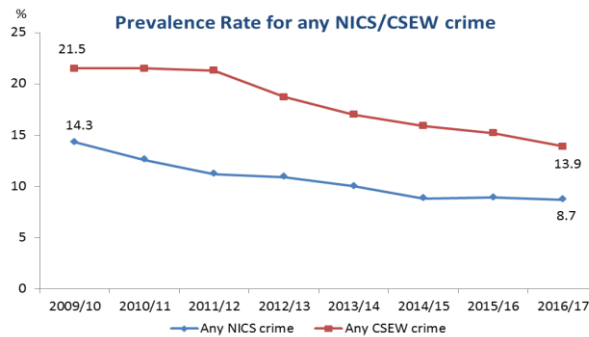

Experience of Crime:

Findings from the 2016/17 Northern Ireland Crime Survey (NICS)

NICS Prevalence Rate

NICS 1998 and 2016/17 Prevalence rates

This compares the 2016/17 figures with the 1998 figures which was the first year that the measures were reported.

Estimated number of incidents of crime

Crime reporting rates in Northern Ireland 2016/17