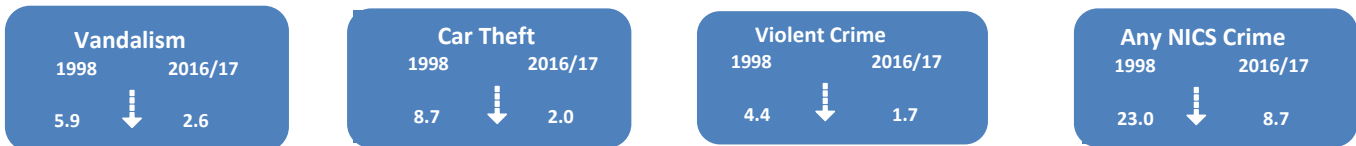

Experience of Crime:

Findings from the 2016/17 Northern Ireland Crime Survey (NICS)

NICS Prevalence Rate

NICS 1998 and 2016/17 Prevalence rates

This compares the 2016/17 figures with the 1998 figures which was the first year that the measures were reported.