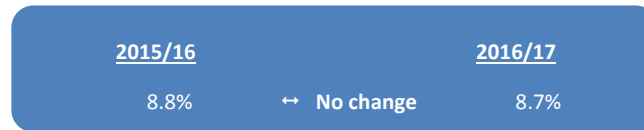

Experience of Crime:

Findings from the 2016/17 Northern Ireland Crime Survey (NICS)

NICS Prevalence Rate

NICS 1998 and 2016/17 Prevalence rates

This compares the 2016/17 figures with the 1998 figures which was the first year that the measures were reported.