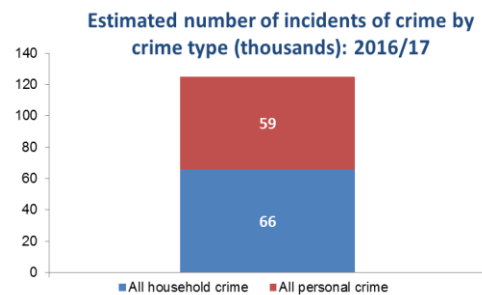

Experience of Crime:

Findings from the 2016/17 Northern Ireland Crime Survey (NICS)

NICS Prevalence Rate

NICS 1998 and 2016/17 Prevalence rates

This compares the 2016/17 figures with the 1998 figures which was the first year that the measures were reported.

Estimated number of incidents of crime

Crime reporting rates in Northern Ireland 2016/17