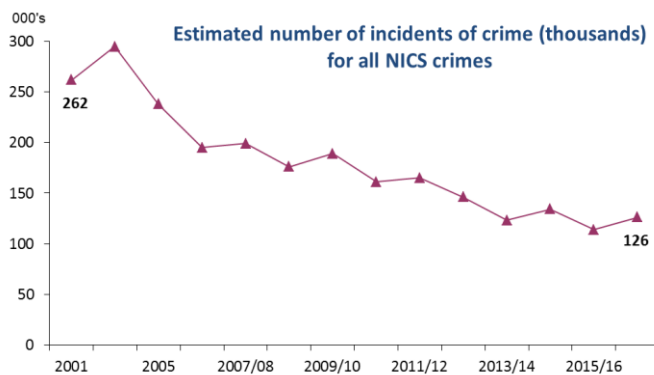

Experience of Crime:

Findings from the 2016/17 Northern Ireland Crime Survey (NICS)

NICS Prevalence Rate

NICS 1998 and 2016/17 Prevalence rates

This compares the 2016/17 figures with the 1998 figures which was the first year that the measures were reported.

Estimated number of incidents of crime

Crime reporting rates in Northern Ireland 2016/17